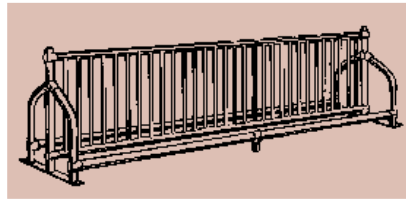

"BA" Series Bike Racks

Model	Capacity	Length	Width	Height
BA-4	4	27"	22"	20.25"
BA-9	9	67"	22"	20.25"
BA-15	15	115.25"	22"	20.25"

Load Both Sides

Model	Capacity	Length	Width	Height
BAX-2	2	19"	19.75"	20.25"
BAX-5	5	67"	19.75"	20.25"
BAX-8	8	115.25"	19.75"	20.25"

Load One Side

Single Face Bike Rack

Model	Capacity	Length	Width	Height
WM-7	7	10'-0"	20"	38"
WM-11	11	15'-0"	20"	38"

Traditional Style

Double Face Bicycle Racks

Model	Capacity	Length	Height
DR-15	33	15'-0"	36"
DR-30	66	30'-0"	36"

Single Face Bicycle Racks

Model	Capacity	Length	Height
SR-15	15	15'-0"	36"
SR-30	66	30'-0"	36"