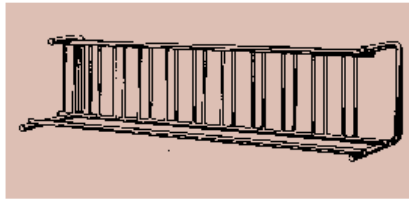

"BA" Series Bike Racks

Model	Capacity	Length	Width	Height
BA-4	4	27"	22"	20.25"
BA-9	9	67"	22"	20.25"
BA-15	15	115.25"	22"	20.25"

Load Both Sides

Model	Capacity	Length	Width	Height
BAX-2	2	19"	19.75"	20.25"
BAX-5	5	67"	19.75"	20.25"
BAX-8	8	115.25"	19.75"	20.25"

Load One Side

Single Face Bike Rack

Model	Capacity	Length	Width	Height
WM-7	7	10'-0"	20"	38"
WM-11	11	15'-0"	20"	38"

Traditional Style

Double Face Bicycle Racks

Model	Capacity	Length	Height
DR-15	33	15'-0"	36"
DR-30	66	30'-0"	36"

Single Face Bicycle Racks

Model	Capacity	Length	Height
SR-15	15	15'-0"	36"
SR-30	66	30'-0"	36"