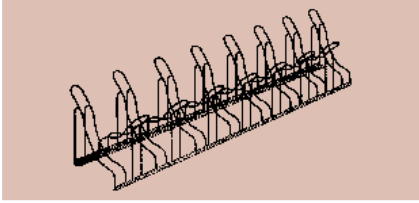

"BA" Series Bike Racks

Model	Capacity	Length	Width	Height
BA-4	4	27"	22"	20.25"
BA-9	9	67"	22"	20.25"
BA-15	15	115.25"	22"	20.25"

Load Both Sides

Model	Capacity	Length	Width	Height
BAX-2	2	19"	19.75"	20.25"
BAX-5	5	67"	19.75"	20.25"
BAX-8	8	115.25"	19.75"	20.25"

Load One Side

Single Face Bike Rack

Model	Capacity	Length	Width	Height
WM-7	7	10'-0"	20"	38"
WM-11	11	15'-0"	20"	38"

Traditional Style

Double Face Bicycle Racks

Model	Capacity	Length	Height
DR-15	33	15'-0"	36"
DR-30	66	30'-0"	36"

Single Face Bicycle Racks

Model	Capacity	Length	Height
SR-15	15	15'-0"	36"
SR-30	66	30'-0"	36"