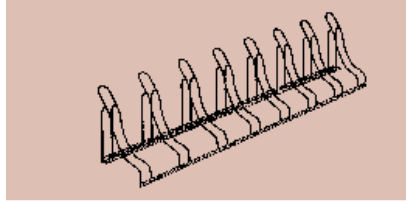

"BA" Series Bike Racks

Model	Capacity	Length	Width	Height
BA-4	4	27"	22"	20.25"
BA-9	9	67"	22"	20.25"
BA-15	15	115.25"	22"	20.25"

Load Both Sides

Model	Capacity	Length	Width	Height
BAX-2	2	19"	19.75"	20.25"
BAX-5	5	67"	19.75"	20.25"
BAX-8	8	115.25"	19.75"	20.25"

Load One Side

Single Face Bike Rack

Model	Capacity	Length	Width	Height
WM-7	7	10'-0"	20"	38"
WM-11	11	15'-0"	20"	38"

Traditional Style

Double Face Bicycle Racks

Model	Capacity	Length	Height
DR-15	33	15'-0"	36"
DR-30	66	30'-0"	36"

Single Face Bicycle Racks

Model	Capacity	Length	Height
SR-15	15	15'-0"	36"
SR-30	66	30'-0"	36"